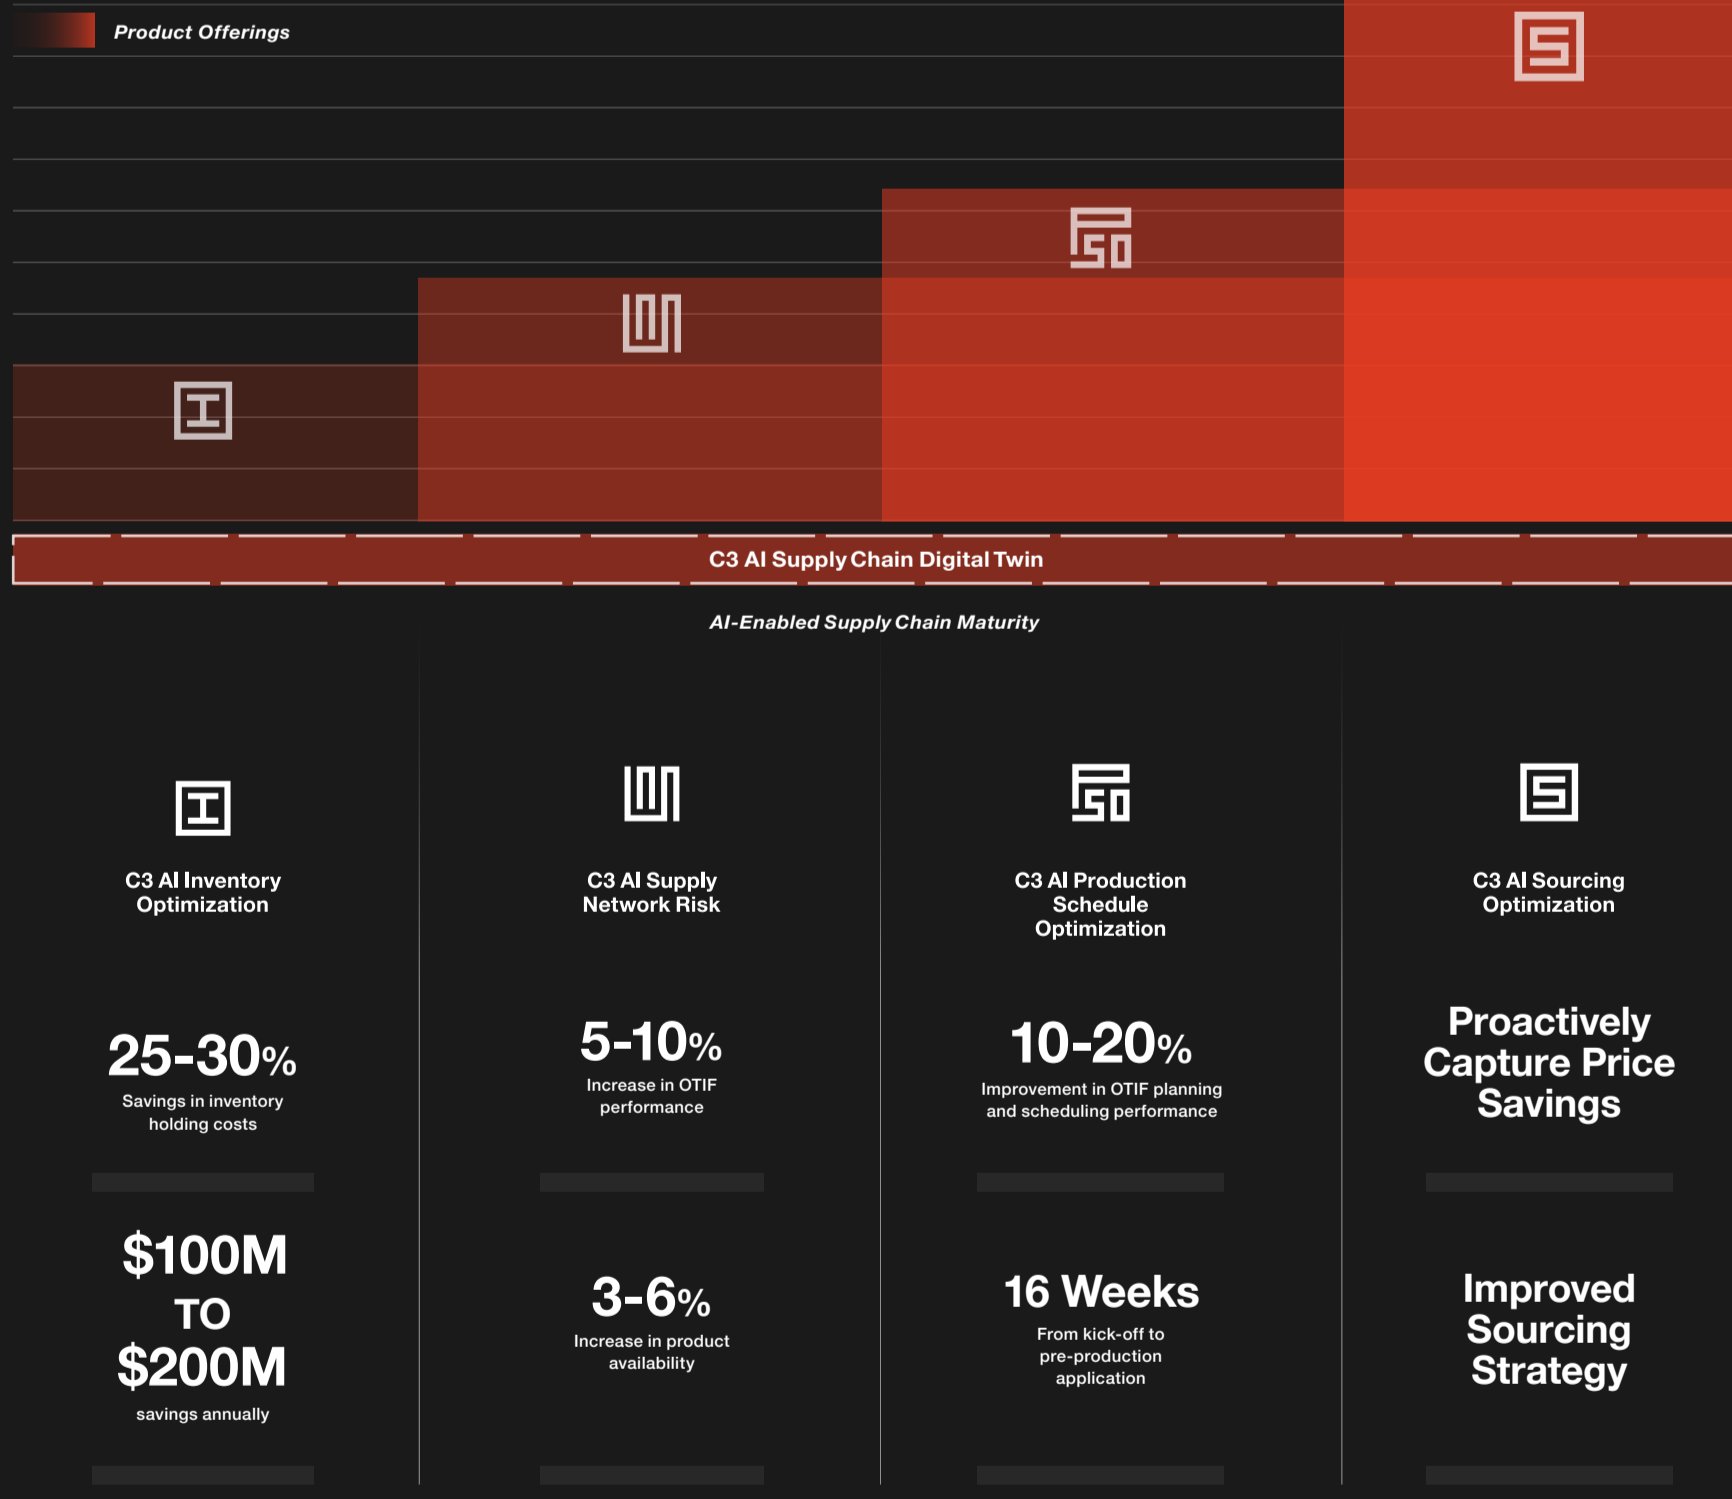

Shift from Crisis Management to Resiliency

1

Supply Chain in Crisis

¹. Cappgemini - Fast forward – Rethinking supply chain resilience for a post-pandemic world
². EY Supply Chain - How to harness the transformative power of plant digital twins; Chapter 6 - A single, more accurate source of truth on capacity

2

A New Digital Approach is Required

Supply Chain Digital Twin is the unified data layer that serves as the foundation for AI applications to manage inventory, suppliers, production, and demand forecasting.

3

Supply Chain Resiliency

Build foundational capabilities, accelerate deployment, and achieve supply chain resiliency with AI-enabled supply chain applications from C3 AI

C3 AI Supply Chain Suite is a comprehensive AI-enabled set of SaaS applications. These applications are designed to work either as standalone purpose-built targeted applications or together with high interoperability across the entire value chain.