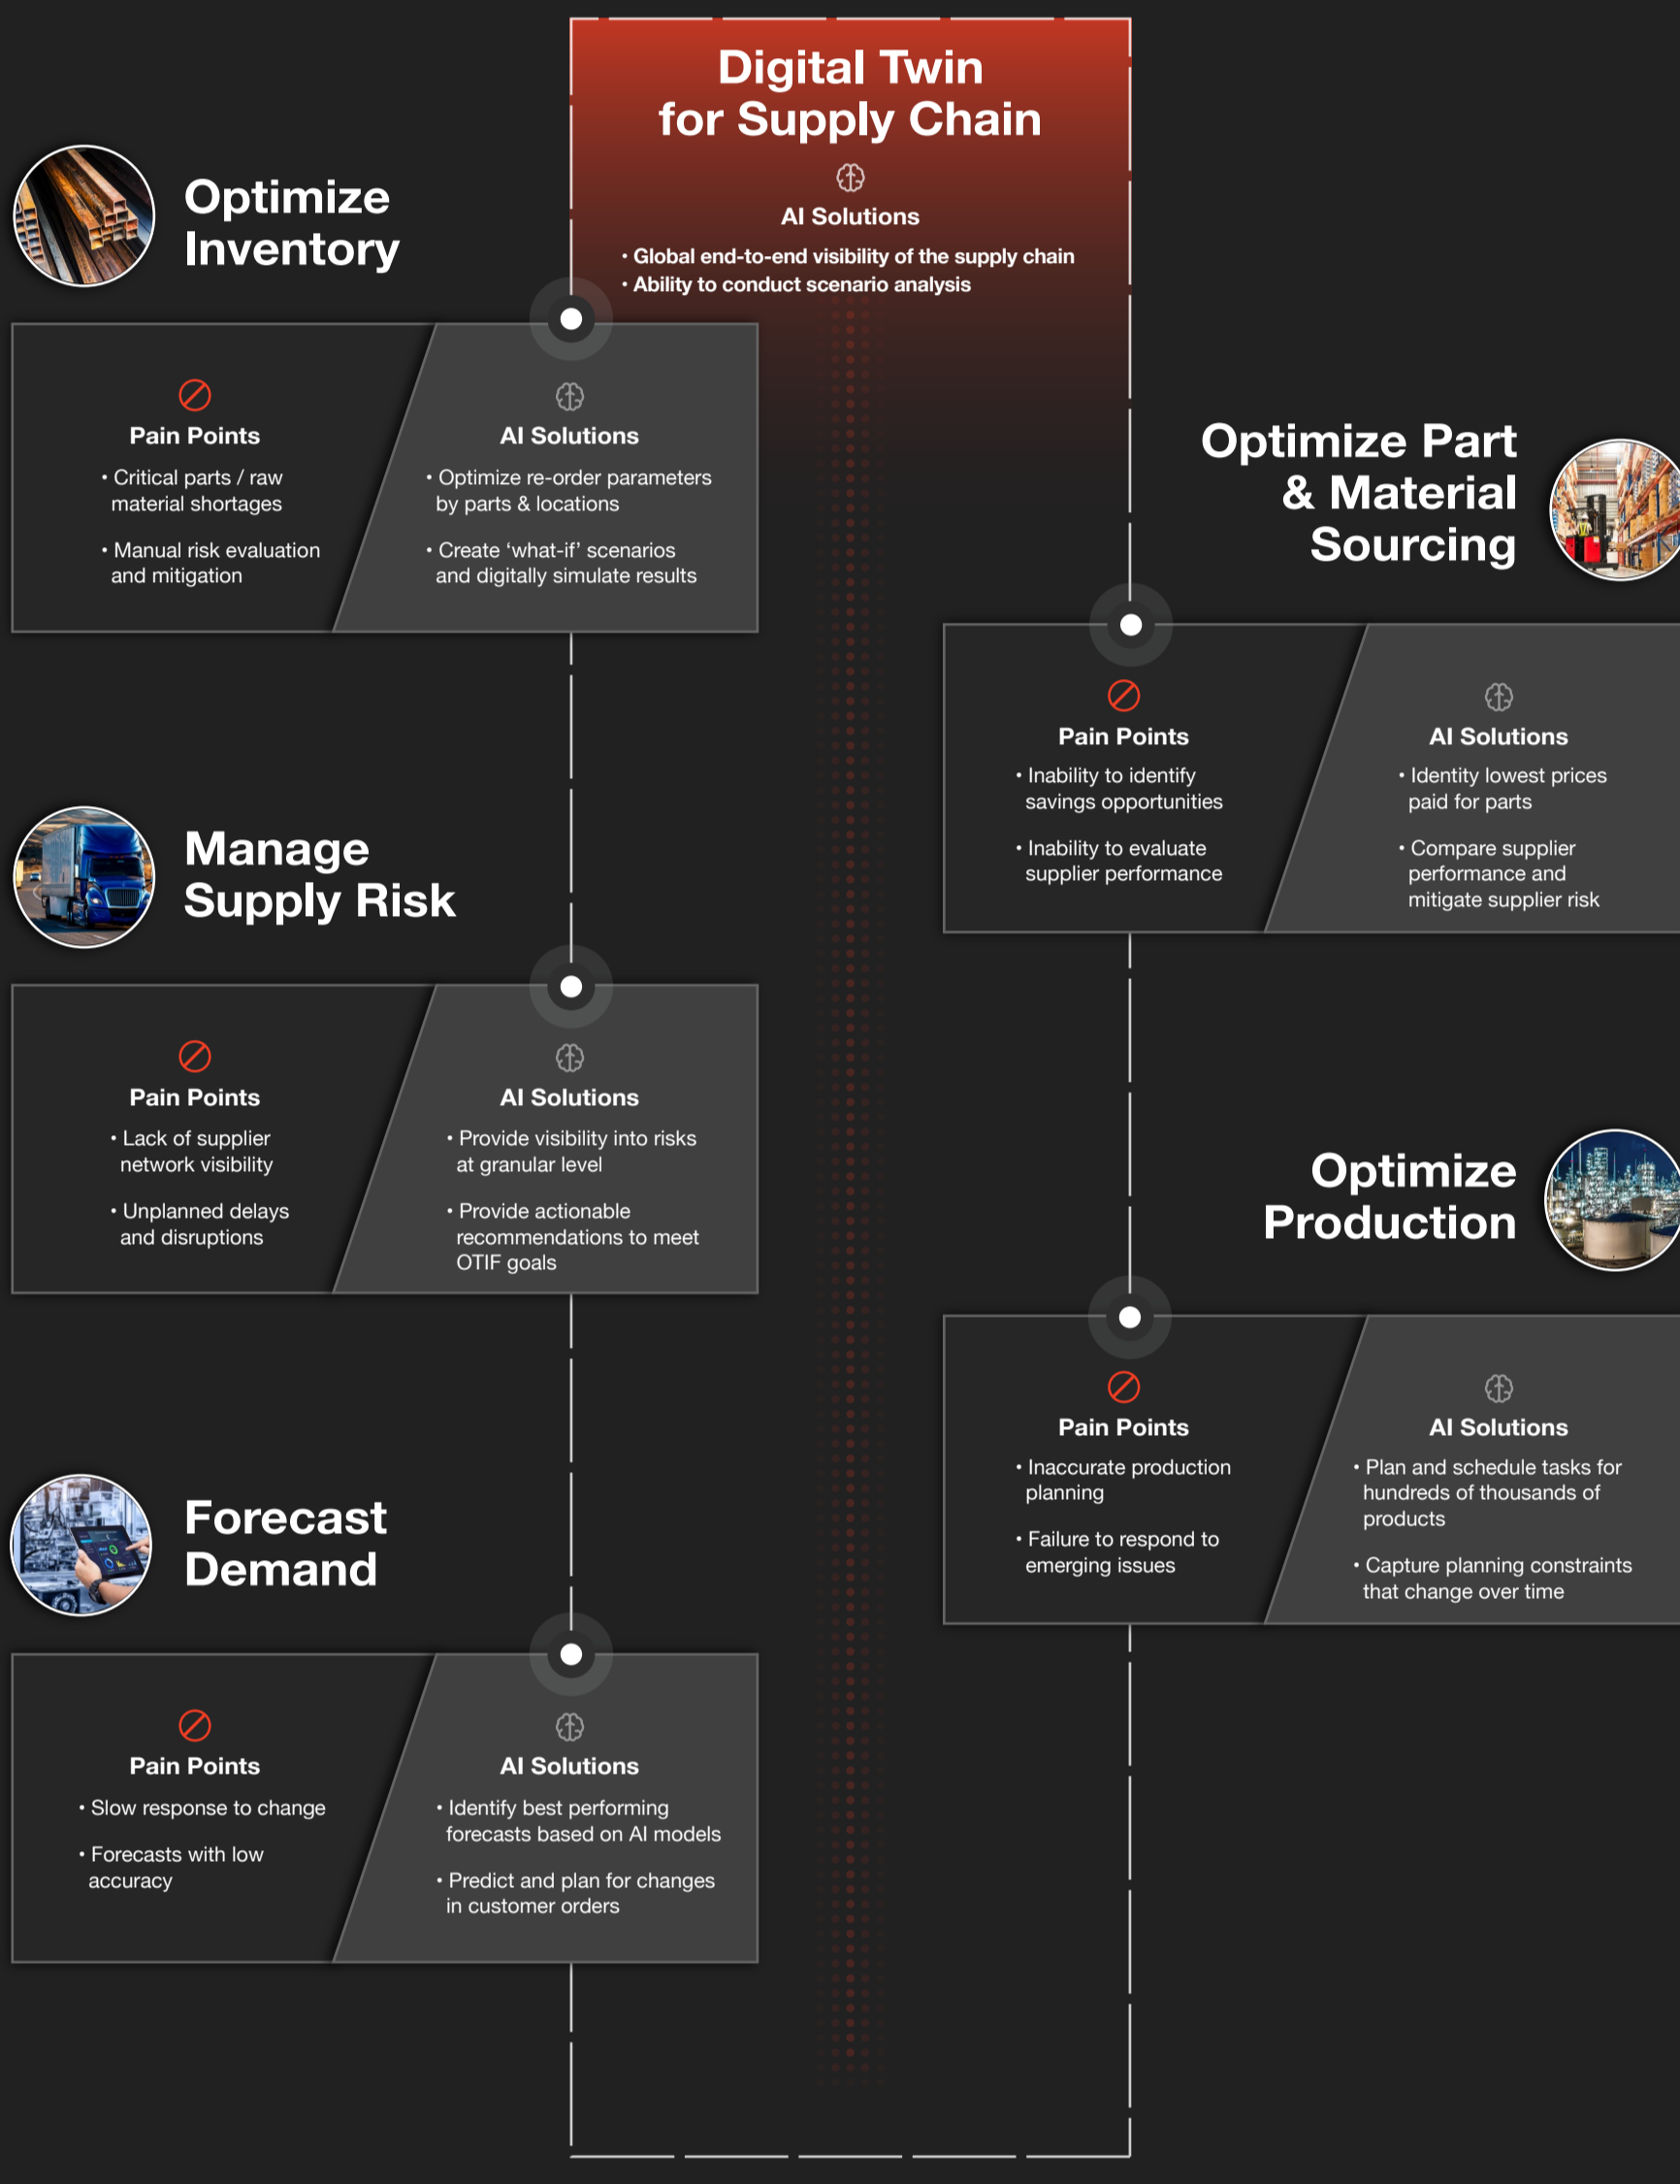

Shift from Crisis Management to Resiliency

1

Supply Chain in Crisis

¹. Cappgemini - Fast forward – Rethinking supply chain resilience for a post-pandemic world
². EY Supply Chain - How to harness the transformative power of plant digital twins; Chapter 6 - A single, more accurate source of truth on capacity

2

A New Digital Approach is Required

Supply Chain Digital Twin is the unified data layer that serves as the foundation for AI applications to manage inventory, suppliers, production, and demand forecasting.

3

Supply Chain Resiliency

Build foundational capabilities, accelerate deployment, and achieve supply chain resiliency with AI-enabled supply chain applications from C3 AI

C3 AI Supply Chain Suite is a comprehensive AI-enabled set of SaaS applications. These applications are designed to work either as standalone purpose-built targeted applications or together with high interoperability across the entire value chain.